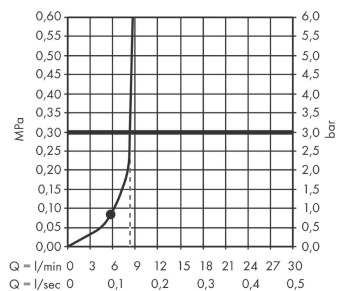

Pulsify E

Baton hand shower 100 1jet EcoSmart

Finish: **Chrome** Article Number: **24320000**

Description

product features

- shower head size: 100 x 25 mm
- spray type: PowderRain
- maximum flow rate at 3 bar: 8 l/min
- minimum flow pressure: 0,8 bar
- with internal water conduction
- rinseable sieve insert
- connection thread G ½
- suitable for continuous flow water heaters
- EU taxonomy: max. 8 l/min - Do No Significant Harm (DNSH)

Technology

Design awards

Product image

Scale drawing

Flowchart

Pulsify E
Baton hand shower 100 1jet EcoSmart
Finish: **Chrome** Article Number: **24320000**

Exploded Drawing

Year of production: >04/23