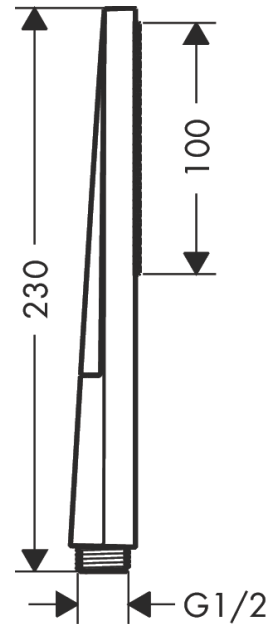

Pulsify E

Baton hand shower 100 1jet EcoSmart

Finish: **Chrome** Article Number: **24320000**

Description

product features

- shower head size: 100 x 25 mm
- spray type: PowderRain
- maximum flow rate at 3 bar: 8 l/min
- minimum flow pressure: 0,8 bar
- with internal water conduction
- rinseable sieve insert
- connection thread G ½
- suitable for continuous flow water heaters
- EU taxonomy: max. 8 l/min - Do No Significant Harm (DNSH)

Technology

Design awards

Product image

Scale drawing

Flowchart

Pulsify E
Baton hand shower 100 1jet EcoSmart
Finish: **Chrome** Article Number: **24320000**

Exploded Drawing

Year of production: >04/23

Pulsify E

Baton hand shower 100 1jet EcoSmart

Finish: **Chrome** Article Number: **24320000**

Spare part list

Year of production: >04/23

Pos.	Description	Article Number	PC	PU
1	filter	92672000	2	1
2	seal	98058000	1	1